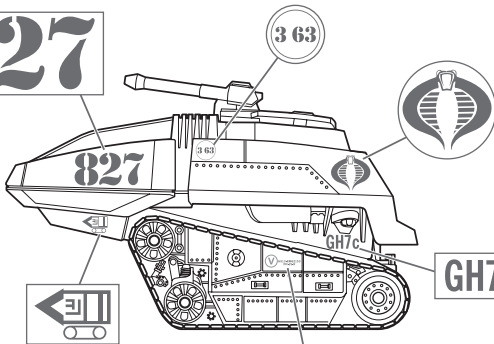

GI JOE

COBRA® H.I.S.S.®

WARNING:

CHOKING HAZARD—Small parts.
Not for children under 3 years.

Apply labels as shown.

AGES 5+

65491/64910 Asst.

827

363

GH7c

HS13-KM62153
Pile-15-R

363

GH7c

N-15596

P/N 6778970000

Some poses may require hand support.
Product and colors may vary.
© 2007 Hasbro. All Rights Reserved.
TM & © denote U.S. Trademarks.